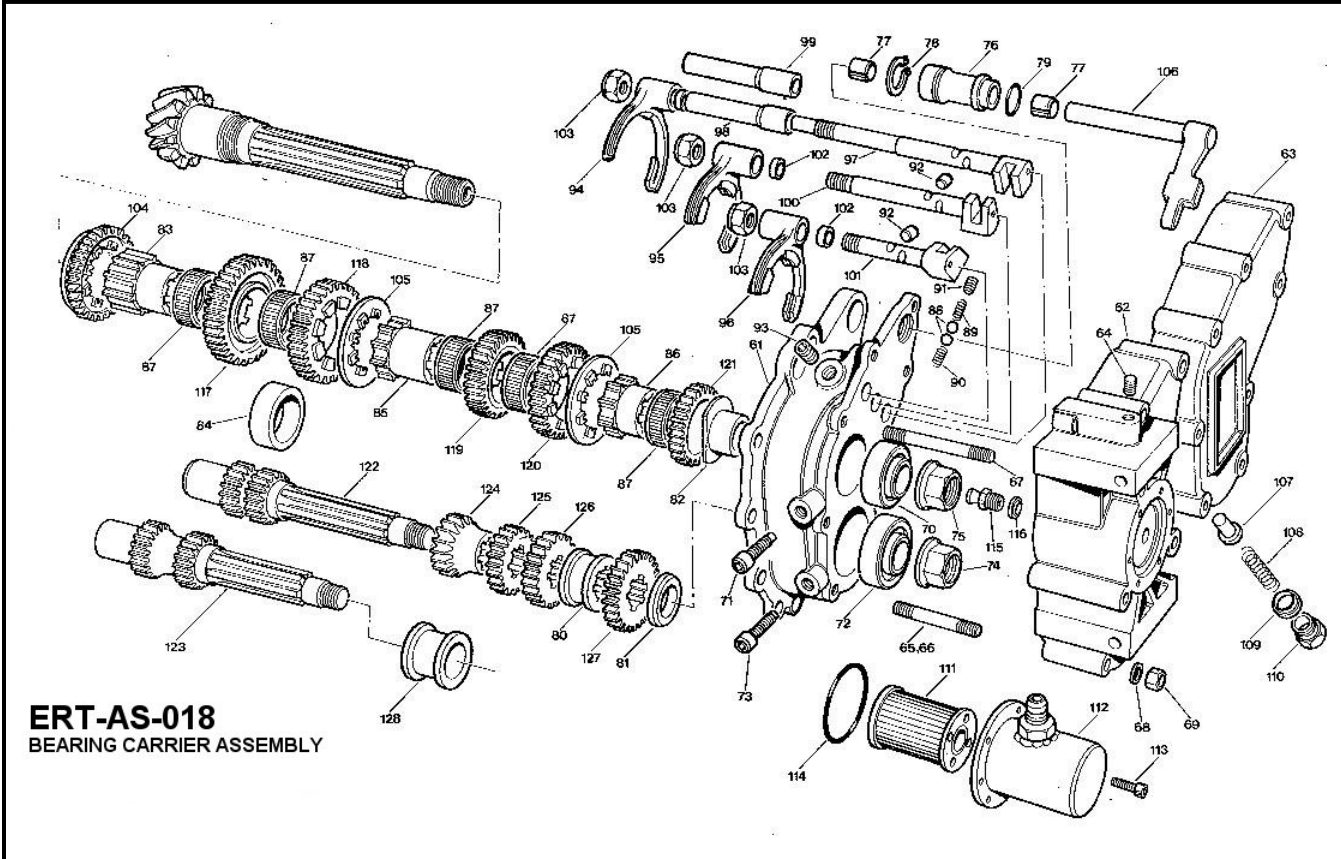

Staffs SM86/10 Bearing Carrier Assembly

ERT-AS-018
BEARING CARRIER ASSEMBLY

ITEM NUMBER	DESCRIPTION	WRD NUMBER	PRICE
61	BEARING CARRIER MAGNESIUM	WRD-SMT-0102	\$915.00
61	BEARING CARRIER ALUMINIUM	WRD-SMT-0143	\$610.00
62	END COVER (OIL PUMP)	WRD-SMT-0103	\$495.00
63	END COVER 4 SPEED	WRD-SMT-0104	\$255.00
64	OIL FEED BLANKING SCREW	WRD-SMT-0625	\$1.25
65	STUD	WRD-SMT-0114	\$2.25
66	STUD 4 SPEED	WRD-SMT-0114	\$2.25
67	STUD	WRD-SMT-0118	\$2.25
68	WASHER	WRD-SMT-0115A	\$0.05
69	NUT	WRD-SMT-0116A	\$0.25
70	PINION SHAFT REAR BEARING	WRD-SIN-195	\$76.00
71	BRG RET BOLT	WRD-SMT-0318	\$6.19
72	INPUT SHAFT REAR BEARING	WRD-SMT-0312	\$62.31
72	LAYSHAFT BEARING CUP	WRD-SMT-0312B	\$34.40
73	BRG RET BOLT	WRD-SMT-0317	\$6.19
74	INPUT SHAFT NUT	WRD-SMT-0315	\$20.29
75	PINION SHAFT NUT	WRD-SMT-0316	\$20.29
76	SLECTOR FINGER TUBE	WRD-SMT-0325	\$109.36
77	SELECTOR FINGER BUSHES	WRD-SMT-0531	\$6.17
78	CIRCLIP	WRD-SMT-0326	\$0.50
79	O' RING	WRD-SMT-0327	\$0.50
80	INPUT GEAR SPACER	WRD-SMT-0404	\$43.79
81	REAR GEAR SPACER	WRD-SMT-0405	\$15.08
82	INNER TRACK / THRUST	WRD-SMT-0320	\$127.83
83	FRONT HUB	WRD-SMT-0408	\$324.03
84	FRONT HUB RING - 4 SPEED	WRD-SMT-0411	\$28.34
85	MIDDLE HUB	WRD-SMT-0407	\$279.71
86	REAR HUB	WRD-SMT-0406	\$270.08